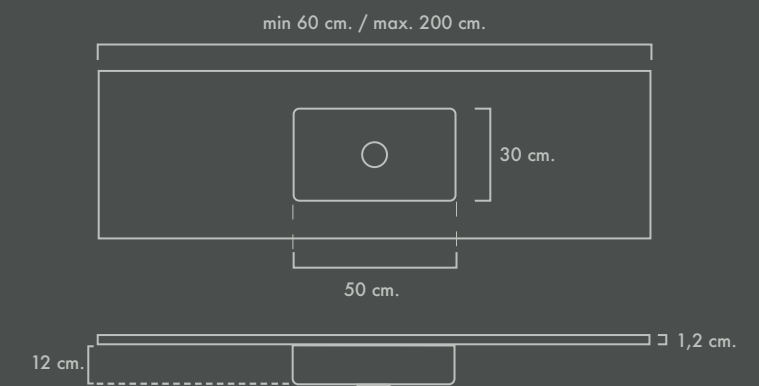

Countertop made to measure 1.2 cm with integrated sink.

White color.

Stoneacryl selection material.

Breast measurements. 50cm x 30cm. depth of 12 cm.

Maximum measurements of the lavabao. 200 X 60cm.

The machining for the faucet will be centered on the sinus, unless otherwise indicated.